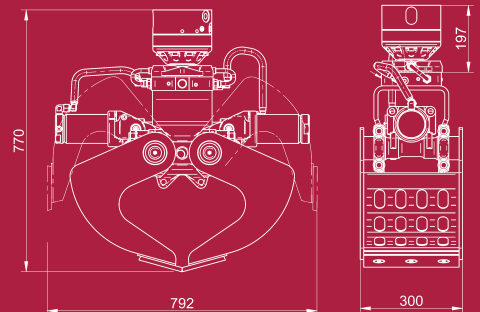

- Demolition & Sorting Grabs
- Polyp Grabs
- Pulverisers
- Shears
- Hammer
- Multi-Quick Processors

Demarec Mini Demolition and Sorting Grabs

Type DRG-1-DN

Carrier weight* 1-2 ton
Weight** 115 kg
Closingforce 20 kN

Dimensions

Opening 792 mm
Width 300 mm
Height 770 mm

Hydraulic

Opening/Closing Pmax 200 bar
Flow 10-40 l/min

* Depending in capacity of carrier. ** Weight excluding bracket.

Subject to change without notice.